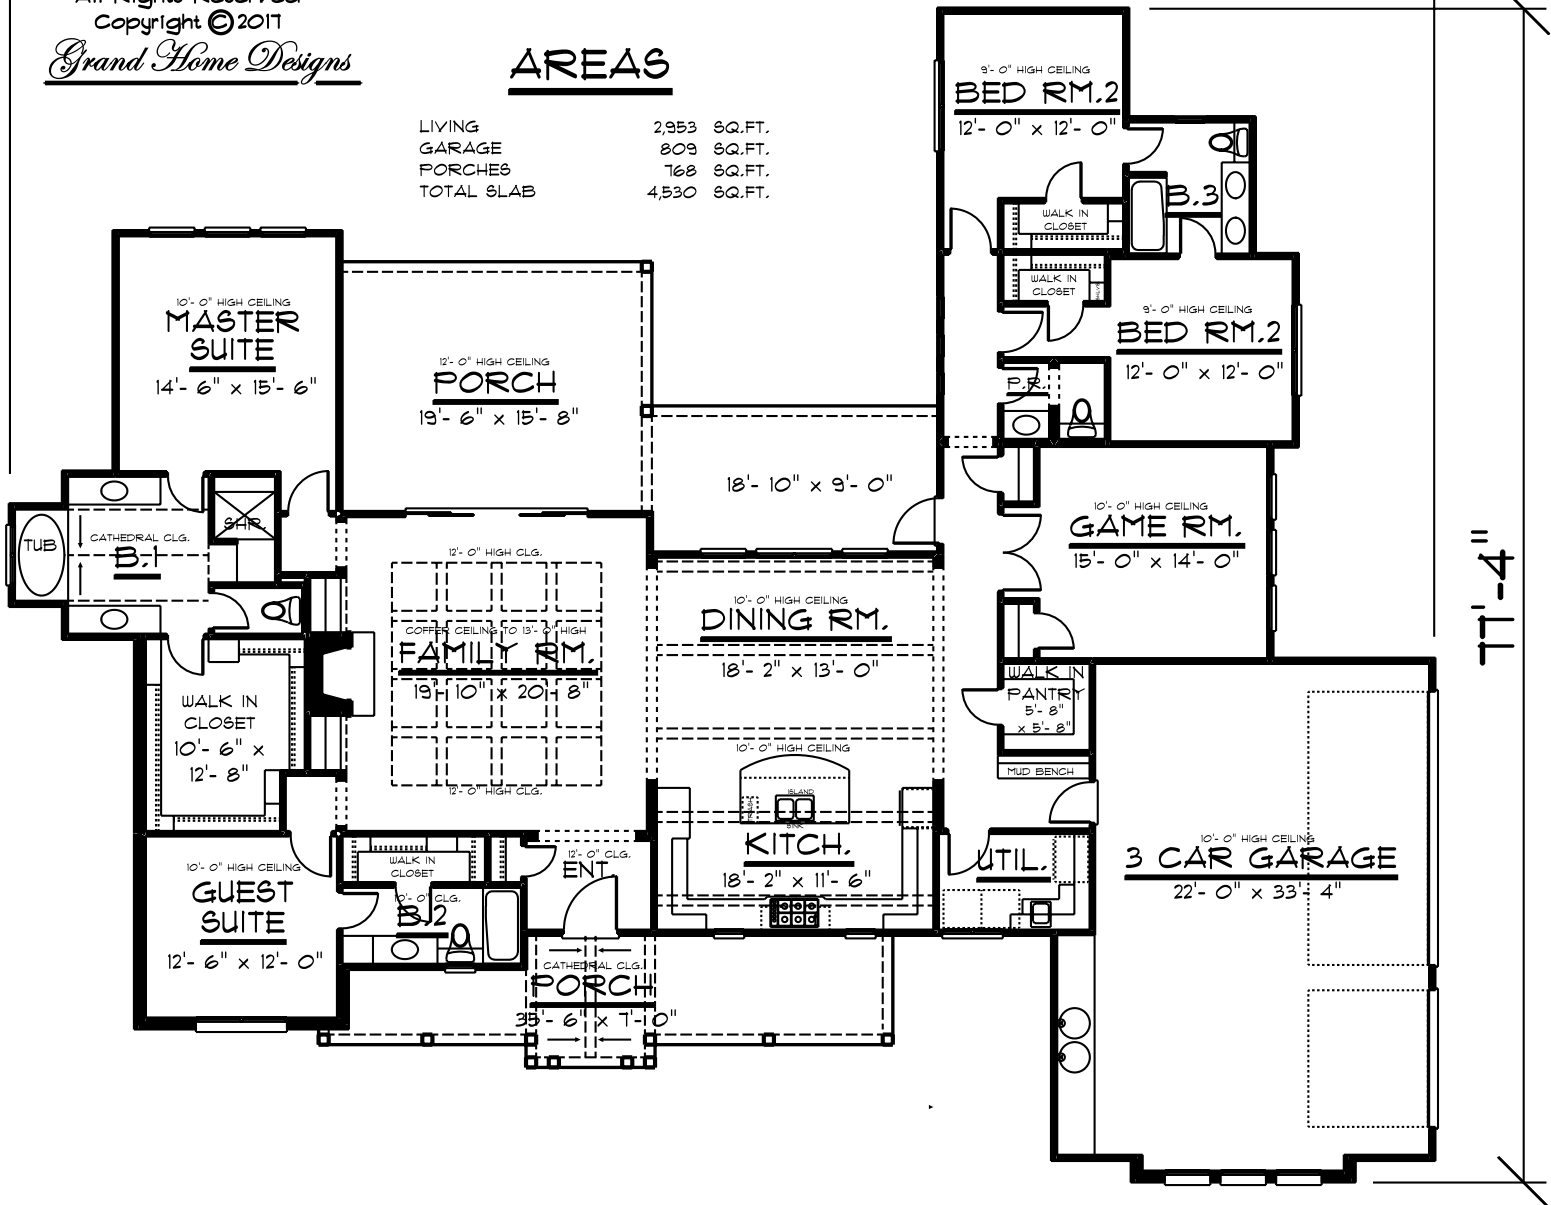

93'-10"

All Rights Reserved
 Copyright © 2017
Grand Home Designs

AREAS

LIVING	2,953	SQ.FT.
GARAGE	809	SQ.FT.
PORCHES	768	SQ.FT.
TOTAL SLAB	4,530	SQ.FT.

77'-4"